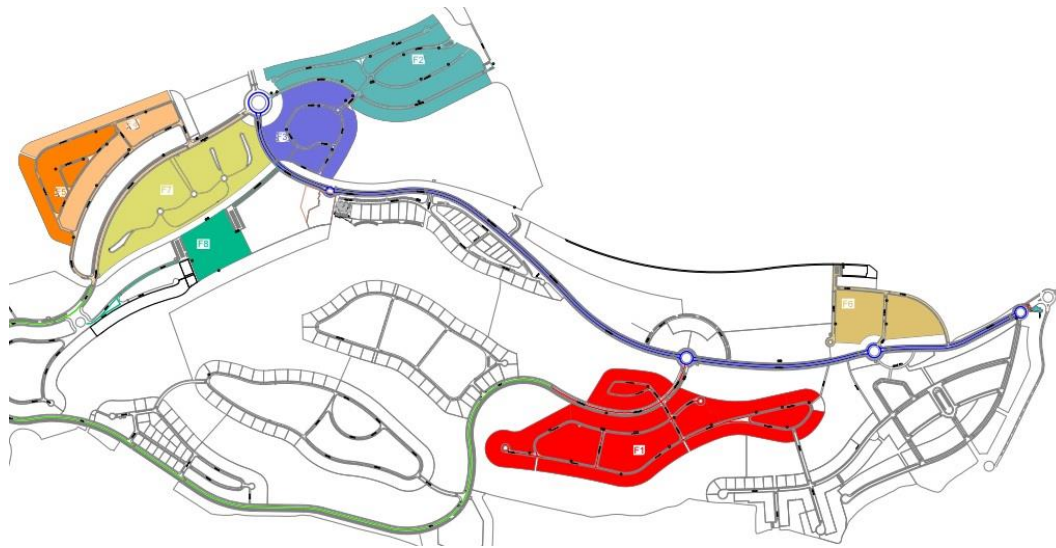

MUNICIPAL SOLID WASTE PLANNING					
WEEKS 16/17	MONDAY	TUESDAY	WEDNESDAY	THURSDAY	FRIDAY
BRIGADE 01	REMAINING FRACTION	PACKAGING FRACTION	REMAINING FRACTION	FRACTION PAPER/ CARDBOARD	REMAINING FRACTION

STREET CLEANING PLANNING						
WEEKS 16/17	MONDAY	TUESDAY	WEDNESDAY	THURSDAY	FRIDAY	SATURDAY
BRIGADE 01 SWEEPER	MAIN ROAD + PHASE 2 & 3	MAIN ROAD + PHASE 1 ROAD B (1 TIME/MONTH)	MAIN ROAD + PHASE 4 & 5 + PHASE 7 (2 TIMES/MONTH)	MAIN ROAD + PHASE 6 + REVIEWS (ROAD B & OTHERS)	MAIN ROAD (INTENSIVE) + ROAD PHASE 8	
BRIGADE 02 PIAGGIO	BINS (ROAD MR/P2/P3) + HOT SPOTS + FURNISHINGS	BINS (ROADS MR & B/P1) + FURNISHINGS	BINS (VIAL MR/P4/P5/P7) + RECYCLING POINTS HYDRO-JET CLEANING	BINS (ROADS MR & B) + FURNISHINGS	BINS (ROADS MR /P8) + FURNISHINGS	BINS REVIEW + HOT SPOTS (NO SWEEPER)

GARDENING PLANNING					
WEEK 16	13/04/2026	14/04/2026	15/04/2026	16/04/2026	17/04/2026
	MONDAY	TUESDAY	WEDNESDAY	THURSDAY	FRIDAY
BRIGADE 01	PHYTOSANITARY TREATMENTS AGAINST WEEDS ON THE PHASE 4 & 5		PHYTOSANITARY TREATMENTS AGAINST WEEDS ON THE PHASE 2 & 3		ROUNDBOUT GARDEN BLACK GRAVEL, "GREEN CURTAINS" & ROAD B
BRIGADE 02	WEEDING AND TREE PRUNING ON THE "GREEN CURTAINS"		WEEDING, TRIMMING AND CLEANING THE MEDITERRANEAN PARK		MOWING AT ENTRANCE AND ROUNDABOUTS
BRIGADE 03	REVIEW IRRIGATION NETWORK				

GARDENING PLANNING					
WEEK 17	20/04/2026	21/04/2026	22/04/2026	23/04/2026	24/04/2026
	MONDAY	TUESDAY	WEDNESDAY	THURSDAY	FRIDAY
BRIGADE 01	PHYTOSANITARY TREATMENTS AGAINST WEEDS ON PUEBLO ESPAÑOL GARDEN & MEDITERRANEAN PARK		PHYTOSANITARY TREATMENTS AGAINST WEEDS ON VISTAS AL GREEN, FRANCIA (RIGHT) & HUNGRÍA (LEFT) STREETS		
BRIGADE 02	WEEDING THE MEDITERRANEA N PARK	WEEDINGS ON THE VISTAS AL GREEN & FRANCIA (RIGHT) STREETS		WEEDINGS & TRIMMING OF HEDGES ALONG ON MEDIAN OF THE MAIN ROAD	MOWING AT ENTRANCE AND ROUNDABOUTS
BRIGADE 03	REVIEW IRRIGATION NETWORK				